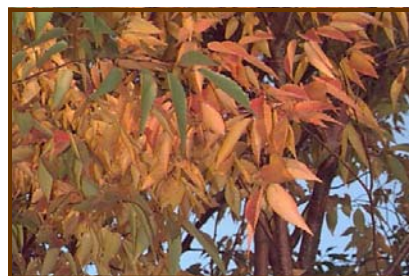

JAPANESE ZELKOVA

Zelkova serrata

University of Connecticut Plant Database

Mature Height	60-70 Feet	Soil Type	Deep, Well-drained
Mature Spread	40-50 Feet	Flower Color	Inconspicuous
Mature Form	Broad Round	Foliage Color	Bright Green
Growth Rate	Moderate	Fall Color	Bronze to Red
Sun Exposure	Full Sun	Zones	5-8
Soil Moisture	Widely Adaptable		

The Japanese Zelkova, *Zelkova serrata*, is a short-trunked tree with spreading branches. In youth, it is vase-shaped and takes on a more round form with age. This tree's attractive gray bark and often showy autumn leaf display make it a good ornamental.

The Japanese Zelkova adapts well to many sites and conditions, though it prefers deep, fertile, well-drained soil and full sun exposure. It is a good suburban tree since it tolerates drought and pollution well once it is established. Young trees are susceptible to frost, so fall planting should be avoided.